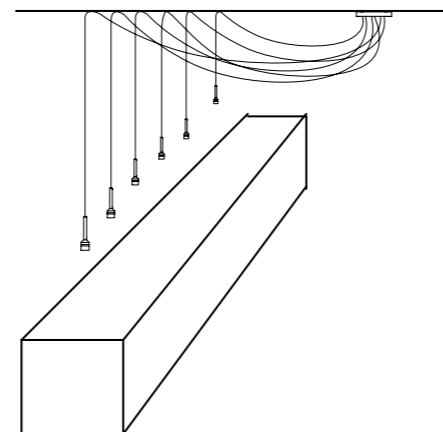

The project involves the placement of the power supply to the ceiling and offers the freedom to let "drop" the single suspensions to the desired point.

A four-meter cable with quick attack (jack) for easy installation and placement. Materials: black, bronze, white matt metal and transparent polycarbonate

Light source: 3W Power LED 700mA

Attacco rapido / rapid connection

C1

C5

C2/C3/C4

MAX 200

MAX 200

MAX 400