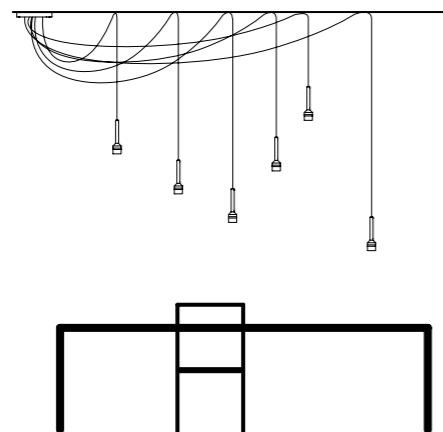

TORCETTA

design Davide Cavalli 2010

Piccole sospensioni luminose. Da un attacco a soffitto con alimentatore incorporato, possono essere connesse 4/6/8 fonti di luce a LED, come "candele".

Il progetto prevede il posizionamento dell'alimentatore a soffitto e offre la libertà di "far cadere" le singole sospensioni nel punto desiderato. Un cavo di quattro metri con attacco rapido (jack) ne facilita installazione e posizionamento.

Materiali: metallo bianco matt, nero, bronzo e policarbonato trasparente
Fonte luminosa: Power LED 3W 700mA

From an attack on the ceiling with transformer included, can be connected 4/6/8 small LED suspensions as "candles".

The project involves the placement of the power supply to the ceiling and offers the freedom to let "drop" the single suspensions to the desired point.

A four-meter cable with quick attack (jack) for easy installation and placement. Materials: black, bronze, white matt metal and transparent polycarbonate

Light source: 3W Power LED 700mA

Attacco rapido / rapid connection

C1

C5

C2/C3/C4

MAX 200

MAX 200

MAX 400

C1 1x LED 3W 700mA (160lm)

A+ singola con alimentatore remoto non incluso/single with remote converter not included

C2 4x LED 3W 700mA (640lm)

A+ 4 lampade alimentatore incorporato/4 lamps inside converter

C3 6x LED 3W 700mA (960lm)

A+ 6 lampade alimentatore incorporato/6 lamps inside converter

C4 8x LED 3W 700mA (1280lm)

A+ 8 lampade alimentatore incorporato/8 lamps inside converter

C5 1x LED 3W 700mA (160lm)

A+ singola con alimentatore remoto incluso/single with remote converter included